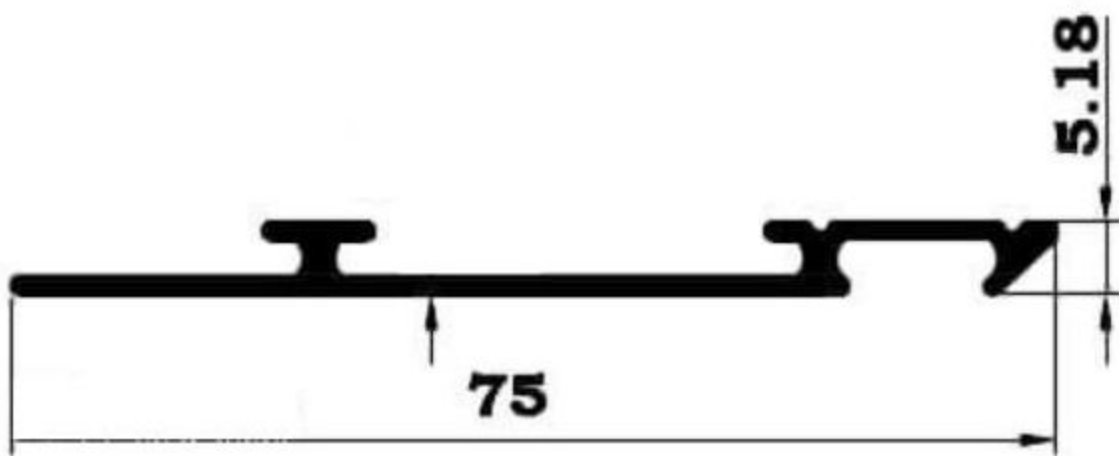

PROFILES

- All Items are JINDAL make

SKIRTINGS

50 MM SKIRTING

Mill Finish
Colors as per requirement

SKIRTINGS

75 MM SKIRTING

Mill Finish
Colors as per requirement

SKIRTINGS

100 MM SKIRTING

Mill Finish
Colors as per requirement