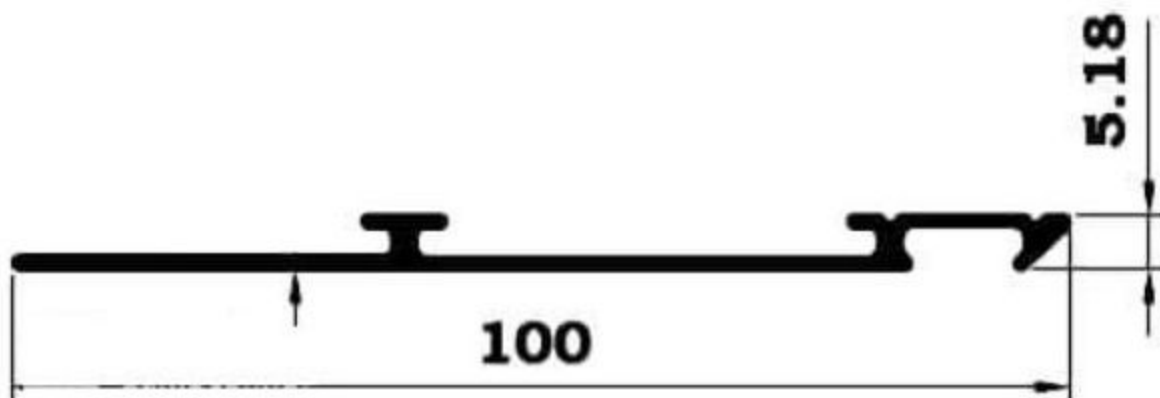

PROFILES

- All Items are JINDAL make

SKIRTINGS

50 MM SKIRTING

Mill Finish
Colors as per requirement

SKIRTINGS

75 MM SKIRTING

Mill Finish
Colors as per requirement

SKIRTINGS

100 MM SKIRTING

Mill Finish
Colors as per requirement