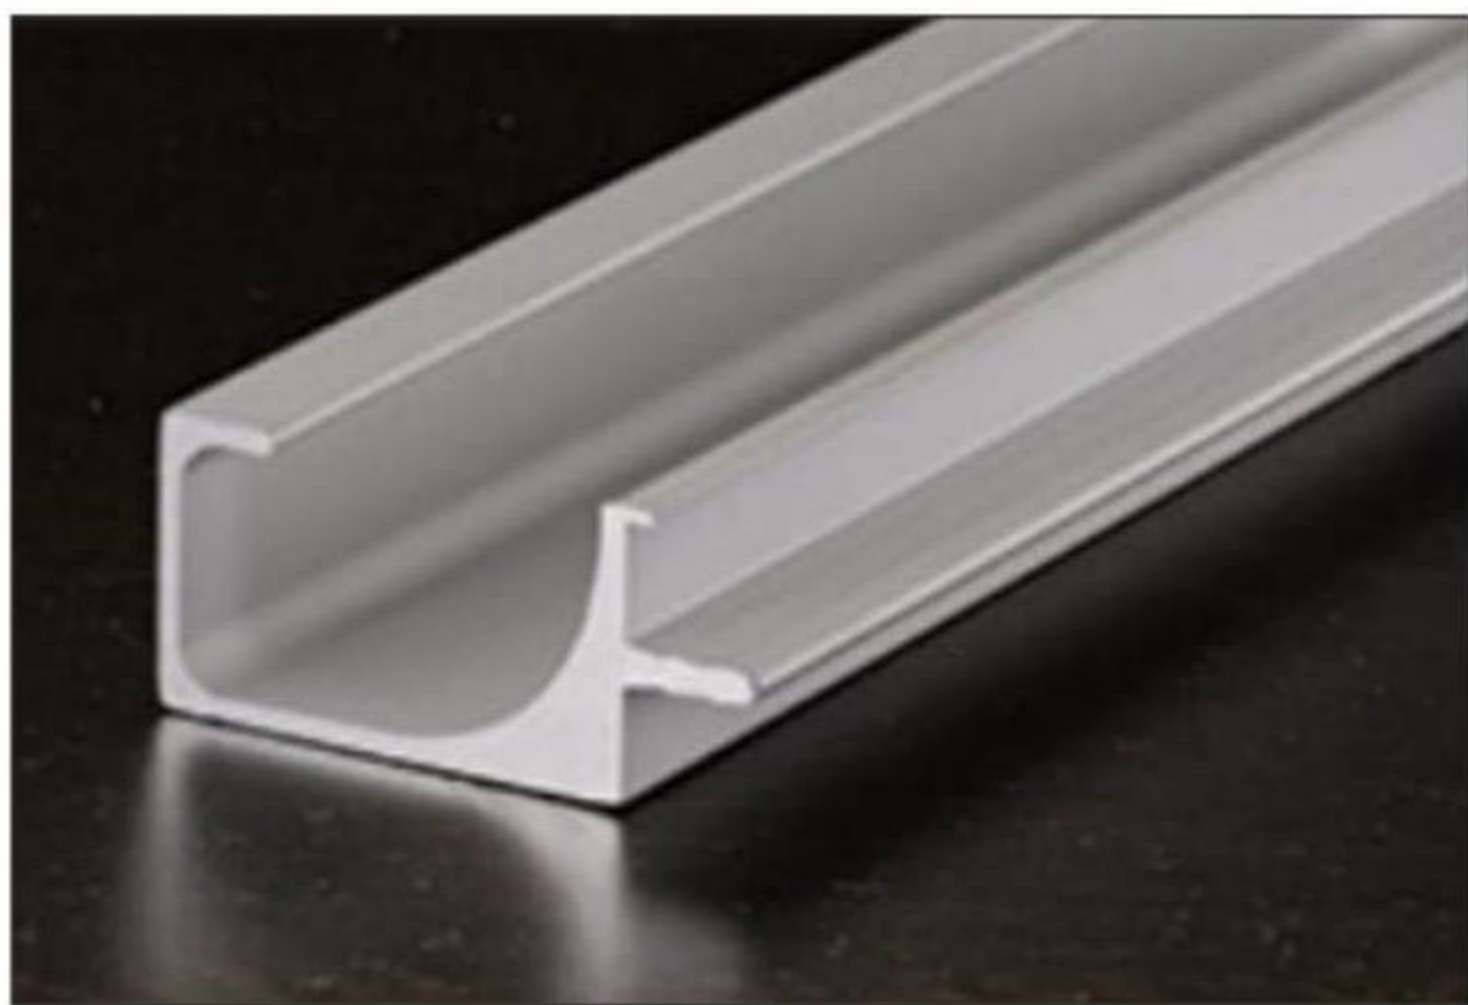

JINDAL MAKE

KITCHEN PROFILES

KITCHEN PROFILES

- All Items are JINDAL make
- Finish is Equivalent to Imported Material Finish

	<u>DESCRIPTION</u>	<u>COLOR</u>
MAC-01	Aluminium Handle Profile Width - 45 mm Size - 3mtr Plain - G - Type	Aluminium Matt SS Matt / SS Brush CP Brush / Rose Gold Black Matt / Titanium Grey CP Chrome

	<u>DESCRIPTION</u>	<u>COLOR</u>
MAC-02	Aluminium Shutter Profile Width - 45 mm Size - 3mtr Inclusive of Gasket for 4mm Glass	Aluminium Matt SS Matt / SS Brush CP Brush / Rose Gold Black Matt / Titanium Grey CP Chrome

	<u>DESCRIPTION</u>	<u>COLOR</u>
MAC-03	Aluminium Shutter Profile Width - 67.5 mm Size - 3mtr Inclusive of Gasket for 4mm Glass	Aluminium Matt SS Matt / SS Brush CP Brush / Rose Gold Black Matt / Titanium Grey CP Chrome