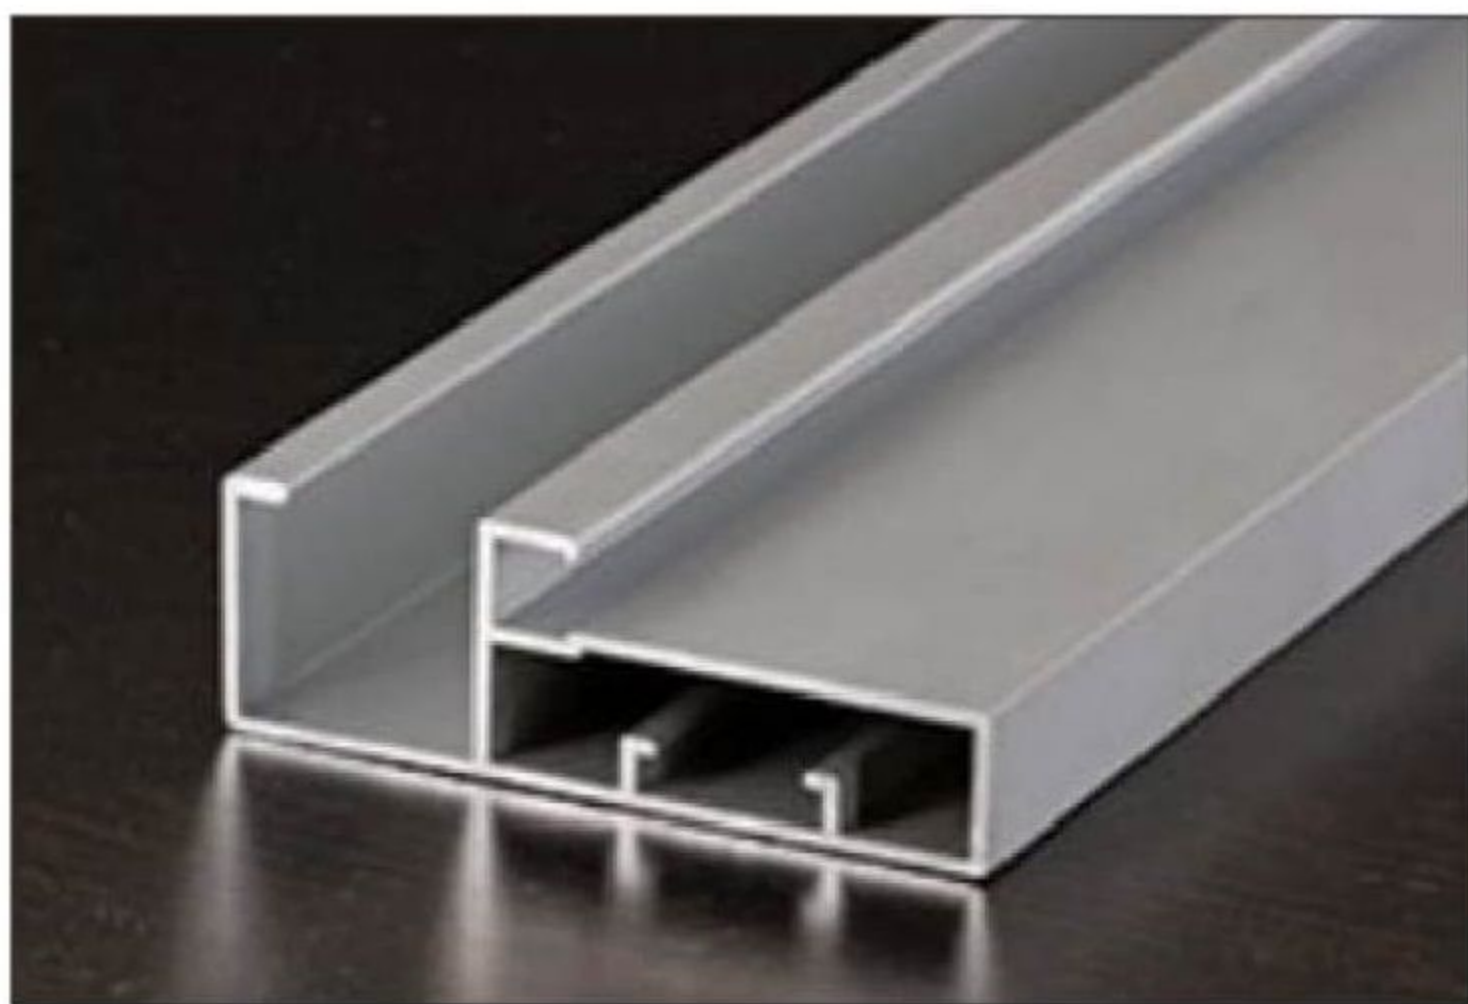

JINDAL MAKE

KITCHEN PROFILES

KITCHEN PROFILES

- All Items are JINDAL make
- Finish is Equivalent to Imported Material Finish

	<u>DESCRIPTION</u>	<u>COLOR</u>
MAC-01	Aluminium Handle Profile Width - 45 mm Size - 3mtr Plain - G - Type	Aluminium Matt SS Matt / SS Brush CP Brush / Rose Gold Black Matt / Titanium Grey CP Chrome

	<u>DESCRIPTION</u>	<u>COLOR</u>
MAC-02	Aluminium Shutter Profile Width - 45 mm Size - 3mtr Inclusive of Gasket for 4mm Glass	Aluminium Matt SS Matt / SS Brush CP Brush / Rose Gold Black Matt / Titanium Grey CP Chrome

	<u>DESCRIPTION</u>	<u>COLOR</u>
MAC-03	Aluminium Shutter Profile Width - 67.5 mm Size - 3mtr Inclusive of Gasket for 4mm Glass	Aluminium Matt SS Matt / SS Brush CP Brush / Rose Gold Black Matt / Titanium Grey CP Chrome