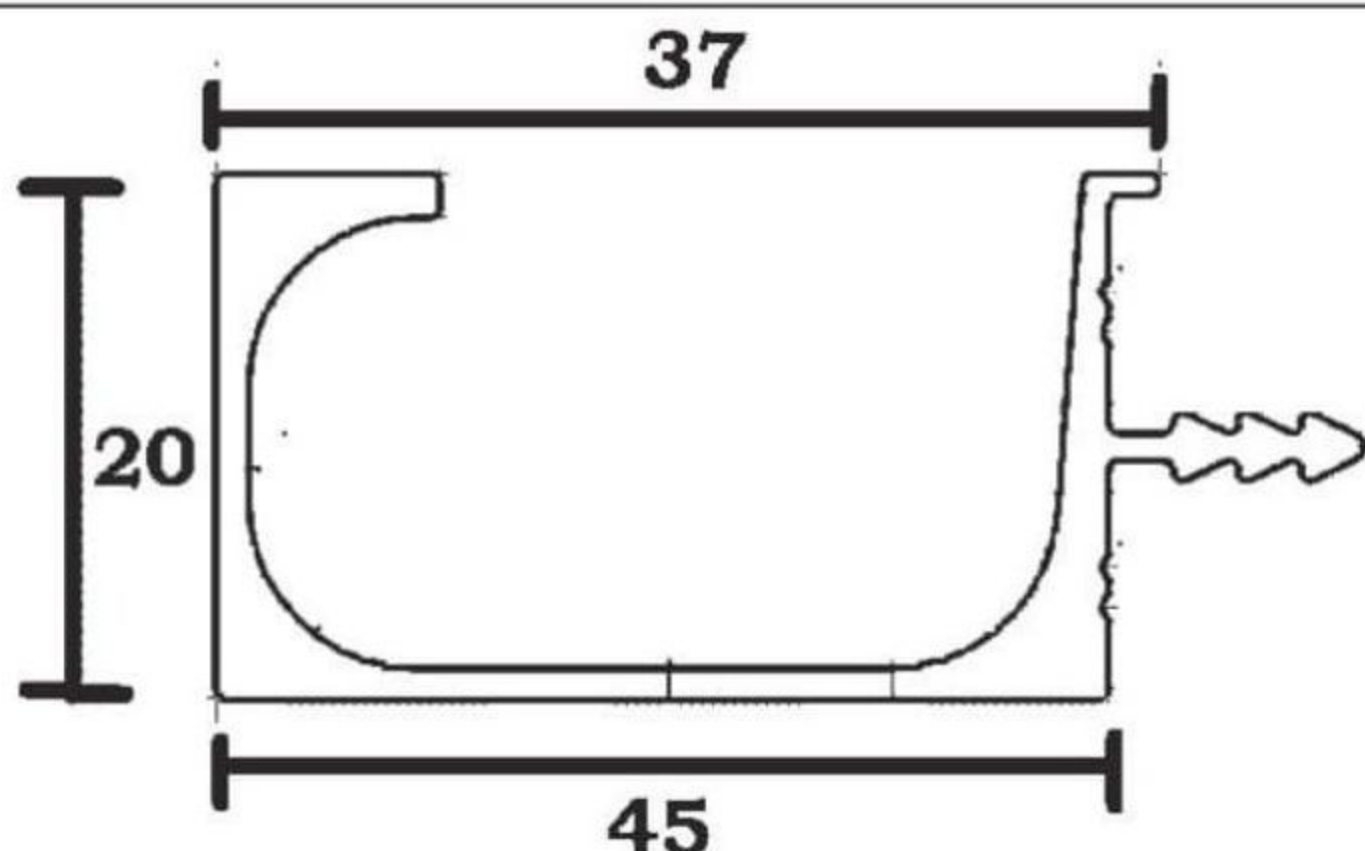

JINDAL MAKE

KITCHEN PROFILES

KITCHEN PROFILES

- All Items are JINDAL make
- Finish is Equivalent to Imported Material Finish

	<u>DESCRIPTION</u>	<u>COLOR</u>
MAC-01	Aluminium Handle Profile Width - 45 mm Size - 3mtr Plain - G - Type	Aluminium Matt SS Matt / SS Brush CP Brush / Rose Gold Black Matt / Titanium Grey CP Chrome

	<u>DESCRIPTION</u>	<u>COLOR</u>
MAC-02	Aluminium Shutter Profile Width - 45 mm Size - 3mtr Inclusive of Gasket for 4mm Glass	Aluminium Matt SS Matt / SS Brush CP Brush / Rose Gold Black Matt / Titanium Grey CP Chrome

	<u>DESCRIPTION</u>	<u>COLOR</u>
MAC-03	Aluminium Shutter Profile Width - 67.5 mm Size - 3mtr Inclusive of Gasket for 4mm Glass	Aluminium Matt SS Matt / SS Brush CP Brush / Rose Gold Black Matt / Titanium Grey CP Chrome