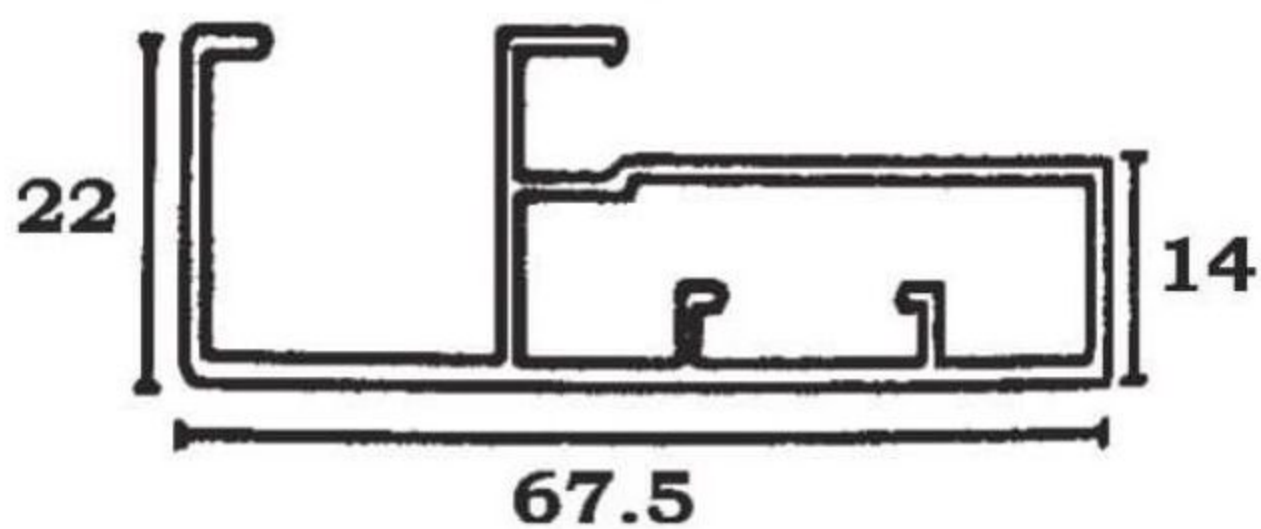

JINDAL MAKE

KITCHEN PROFILES

KITCHEN PROFILES

- All Items are JINDAL make
- Finish is Equivalent to Imported Material Finish

	<u>DESCRIPTION</u>	<u>COLOR</u>
MAC-01	Aluminium Handle Profile Width - 45 mm Size - 3mtr Plain - G - Type	Aluminium Matt SS Matt / SS Brush CP Brush / Rose Gold Black Matt / Titanium Grey CP Chrome

	<u>DESCRIPTION</u>	<u>COLOR</u>
MAC-02	Aluminium Shutter Profile Width - 45 mm Size - 3mtr Inclusive of Gasket for 4mm Glass	Aluminium Matt SS Matt / SS Brush CP Brush / Rose Gold Black Matt / Titanium Grey CP Chrome

	<u>DESCRIPTION</u>	<u>COLOR</u>
MAC-03	Aluminium Shutter Profile Width - 67.5 mm Size - 3mtr Inclusive of Gasket for 4mm Glass	Aluminium Matt SS Matt / SS Brush CP Brush / Rose Gold Black Matt / Titanium Grey CP Chrome