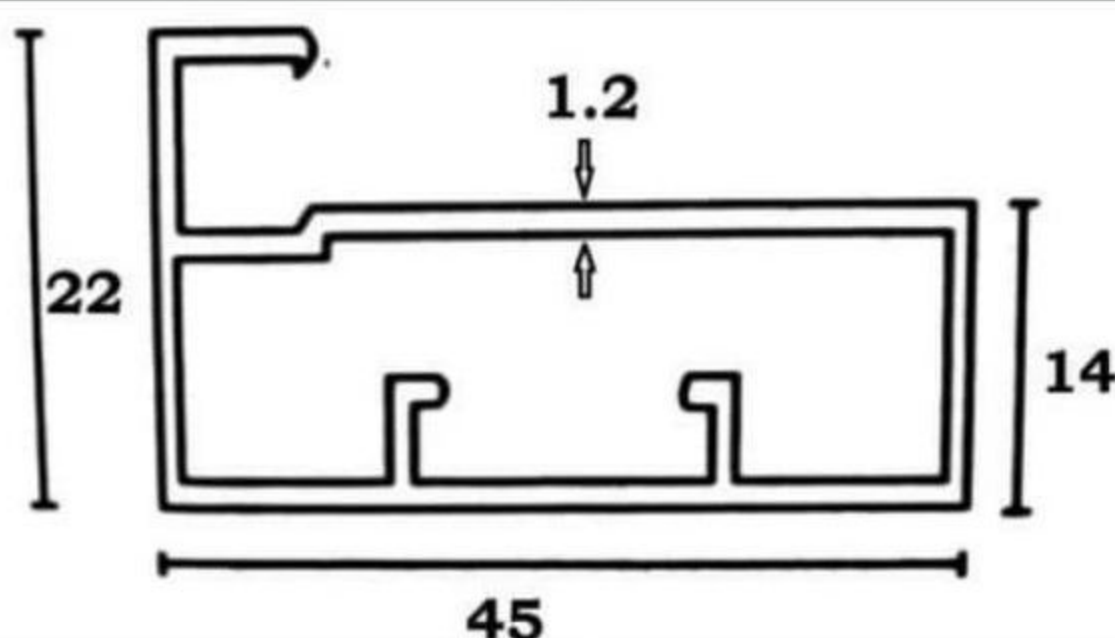

JINDAL MAKE

KITCHEN PROFILES

KITCHEN PROFILES

- All Items are JINDAL make
- Finish is Equivalent to Imported Material Finish

	<u>DESCRIPTION</u>	<u>COLOR</u>
MAC-01	Aluminium Handle Profile Width - 45 mm Size - 3mtr Plain - G - Type	Aluminium Matt SS Matt / SS Brush CP Brush / Rose Gold Black Matt / Titanium Grey CP Chrome

	<u>DESCRIPTION</u>	<u>COLOR</u>
MAC-02	Aluminium Shutter Profile Width - 45 mm Size - 3mtr Inclusive of Gasket for 4mm Glass	Aluminium Matt SS Matt / SS Brush CP Brush / Rose Gold Black Matt / Titanium Grey CP Chrome

	<u>DESCRIPTION</u>	<u>COLOR</u>
MAC-03	Aluminium Shutter Profile Width - 67.5 mm Size - 3mtr Inclusive of Gasket for 4mm Glass	Aluminium Matt SS Matt / SS Brush CP Brush / Rose Gold Black Matt / Titanium Grey CP Chrome